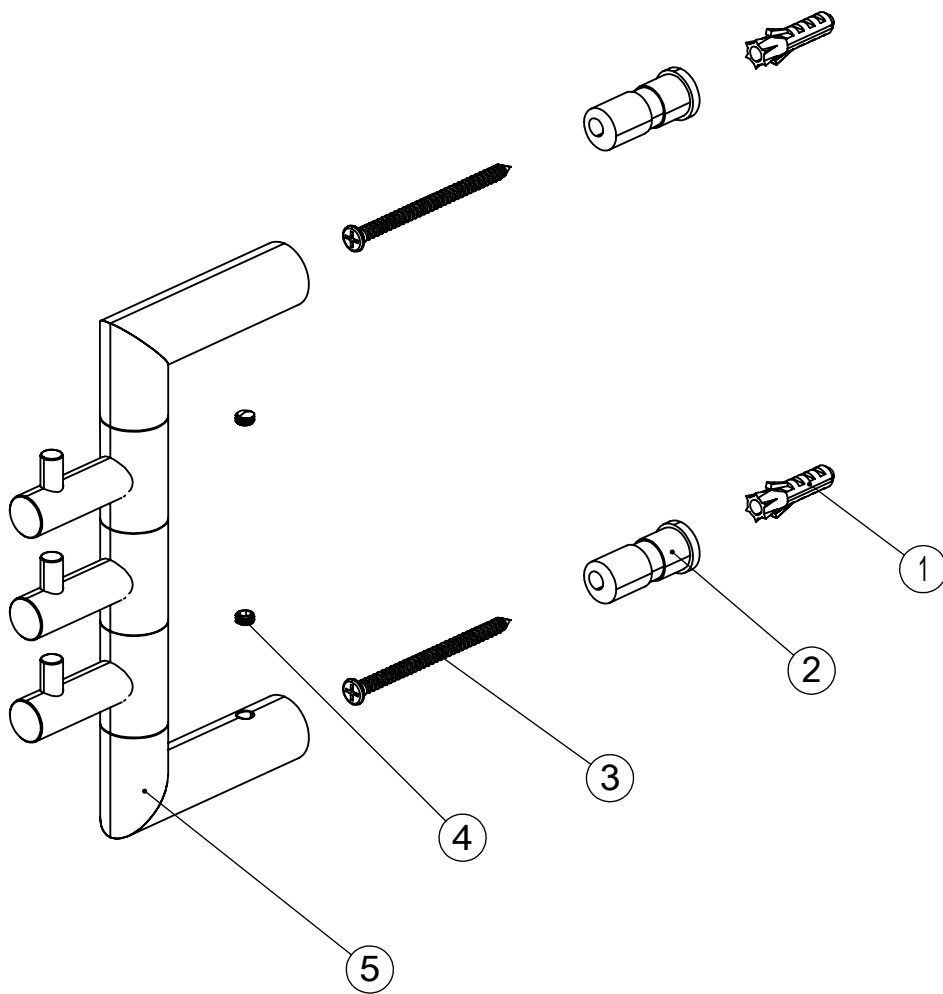

Explosion Drawing

1. Screw plug \varnothing 6 x 30 mm
2. Wall mount \varnothing 14 mm
3. Screw M4 x 50 mm
4. Allen screw M5 x 3 mm
5. Towel hook